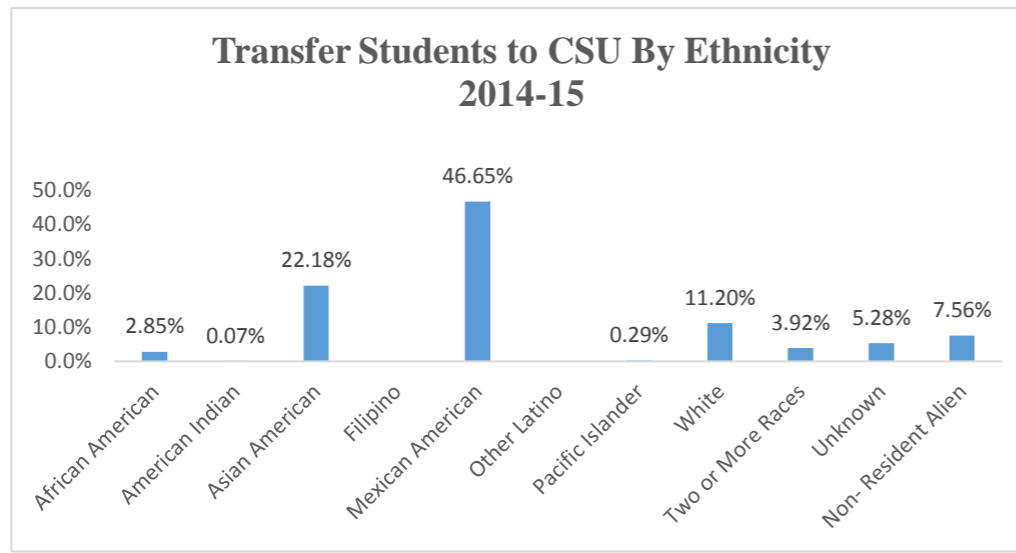

Between 2009-2010 and 2014-2015, more than 6,970 Mt. SAC students transferred to a CSU, and 2,373 transferred to a UC.

Number of Transfer Students to In-State Private and Out-of-State Schools: A 5-Year Trend							
	2009-2010	2010-2011	2011-2012	2012-2013	2013-2014	2014-2015	Total
<b>In-State-Private (ISP)</b>	497	468	446	417	359	469	2187
<b>Out-of-State (OOS)</b>	220	256	274	293	298	325	1341
<b>Total</b>	717	724	720	710	657	794	4322