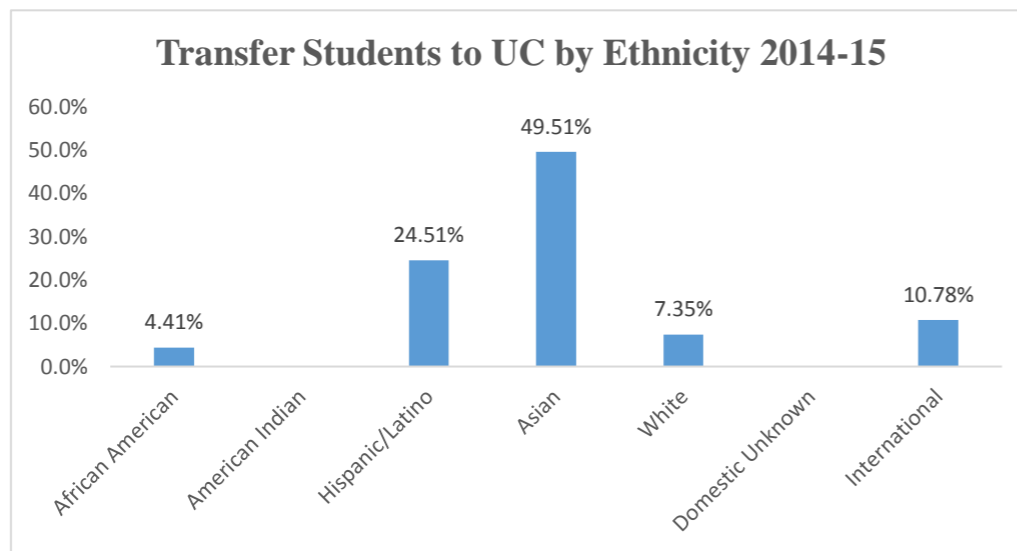

Between 2009-2010 and 2014-2015, more than 6,970 Mt. SAC students transferred to a CSU, and 2,373 transferred to a UC.

Number of Transfer Students to In-State Private and Out-of-State Schools: A 5-Year Trend							
	2009-2010	2010-2011	2011-2012	2012-2013	2013-2014	2014-2015	Total
<b>In-State-Private (ISP)</b>	497	468	446	417	359	469	2187
<b>Out-of-State (OOS)</b>	220	256	274	293	298	325	1341
<b>Total</b>	717	724	720	710	657	794	4322