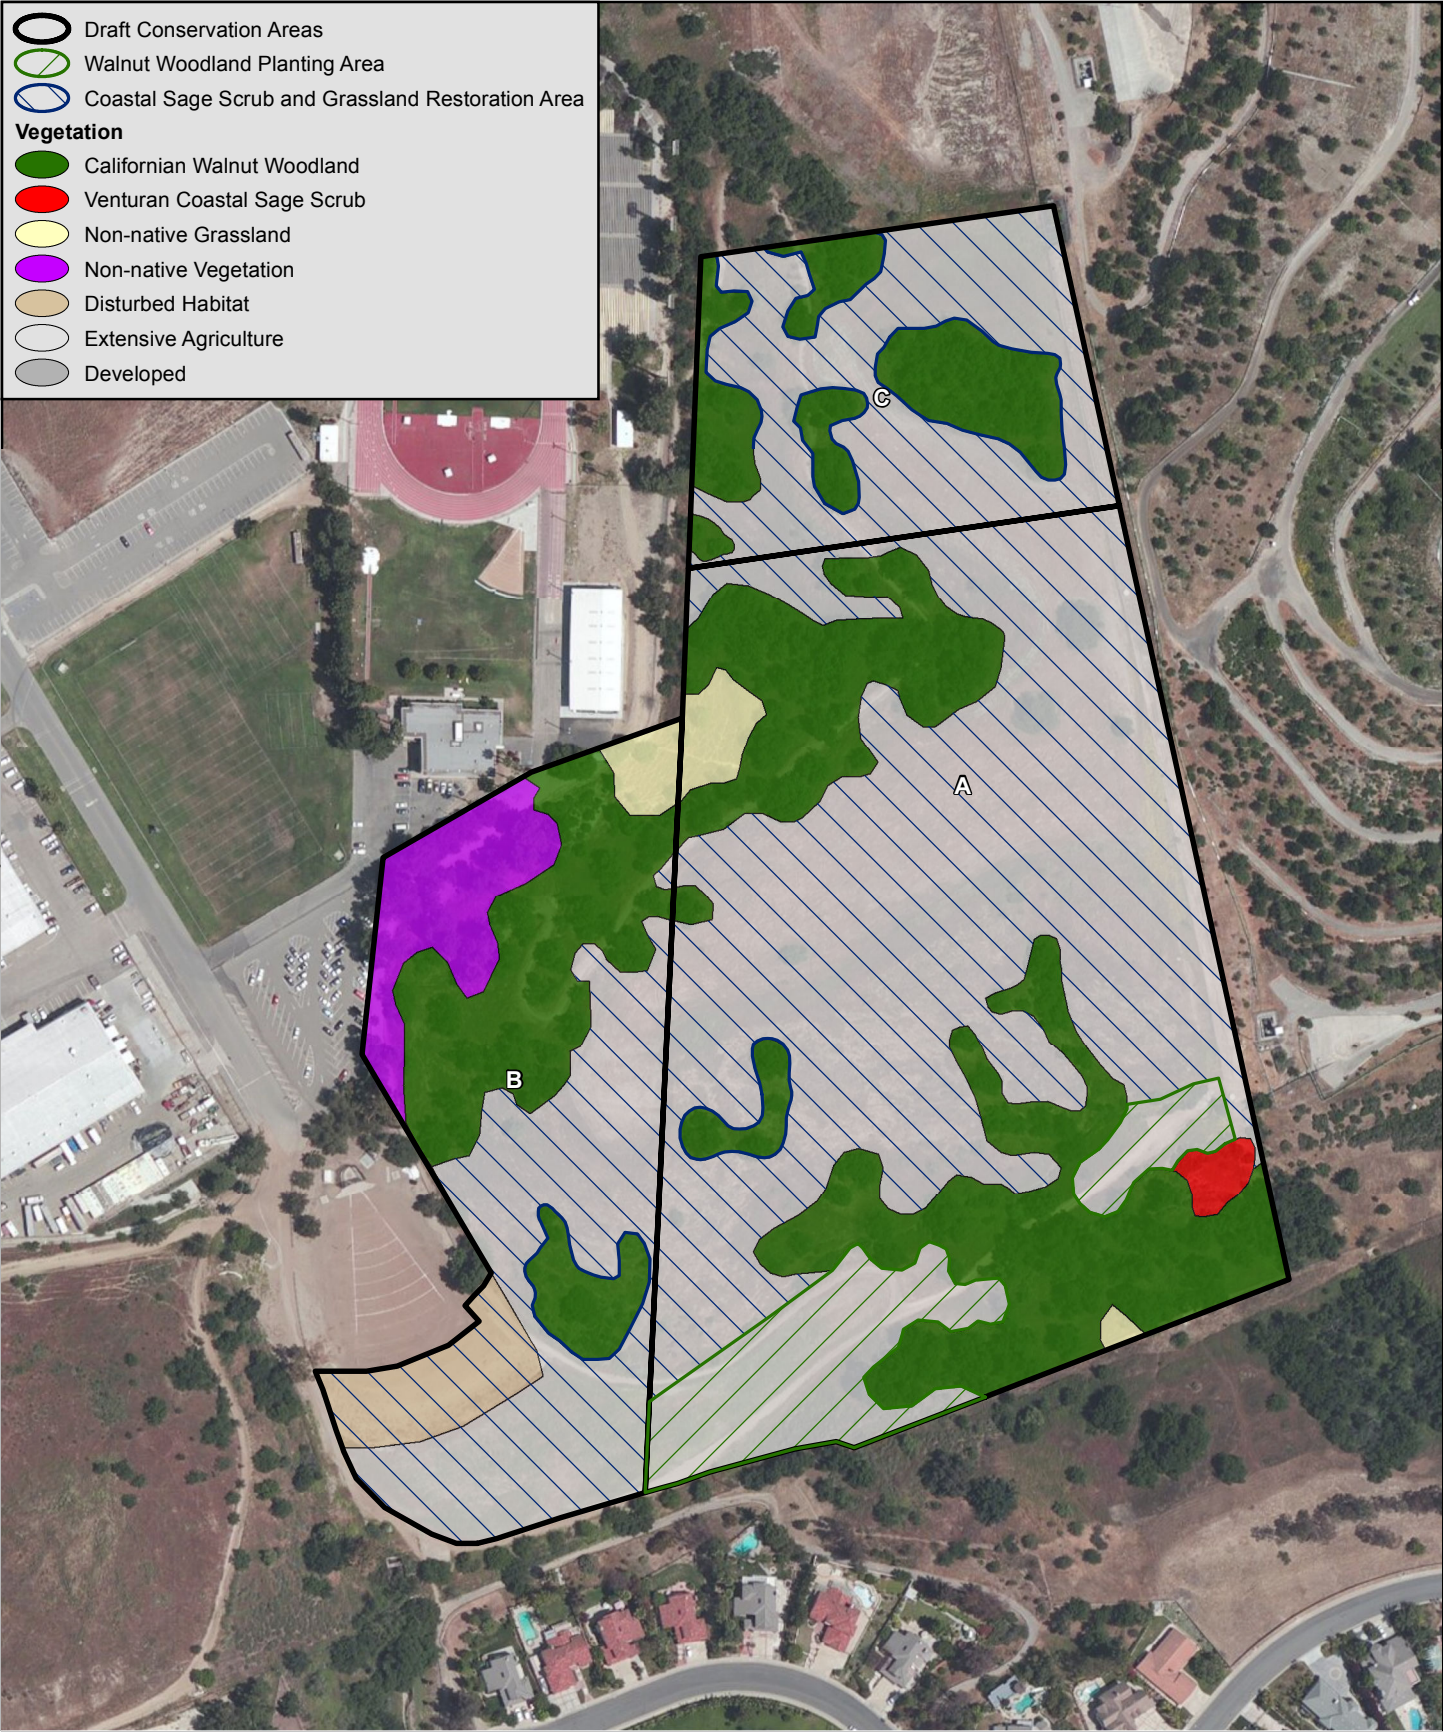

- Draft Conservation Areas
- Walnut Woodland Planting Area
- Coastal Sage Scrub and Grassland Restoration Area
- **Vegetation**
- Californian Walnut Woodland
- Venturan Coastal Sage Scrub
- Non-native Grassland
- Non-native Vegetation
- Disturbed Habitat
- Extensive Agriculture
- Developed

Habitat Mitigation Area

MT. SAN ANTONIO COLLEGE