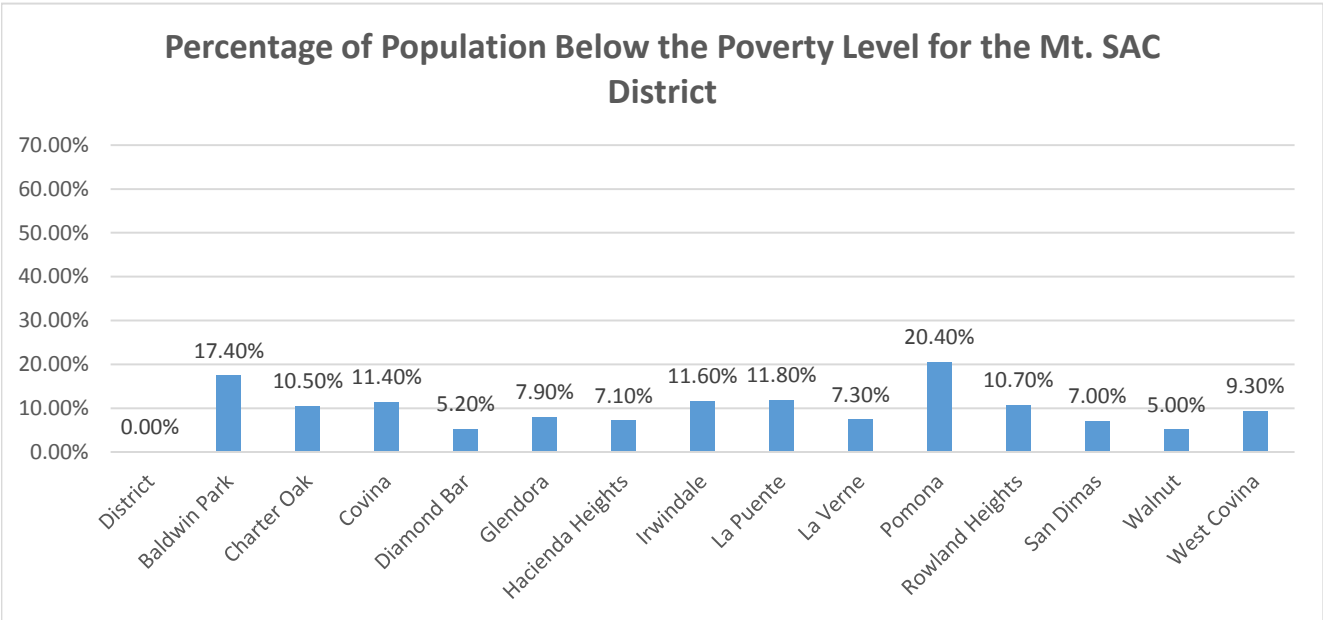

Population Below the Poverty Level for the Mt. SAC District and Service Area

The College is located in Walnut where the poverty rate of only 5.0% does not reflect the poverty levels in the larger district. In Pomona, one out of five individuals (20.4%) lives in poverty. Other high poverty cities within the Mt. SAC service area include El Monte (24.0%) and Rosemead (20.3%).