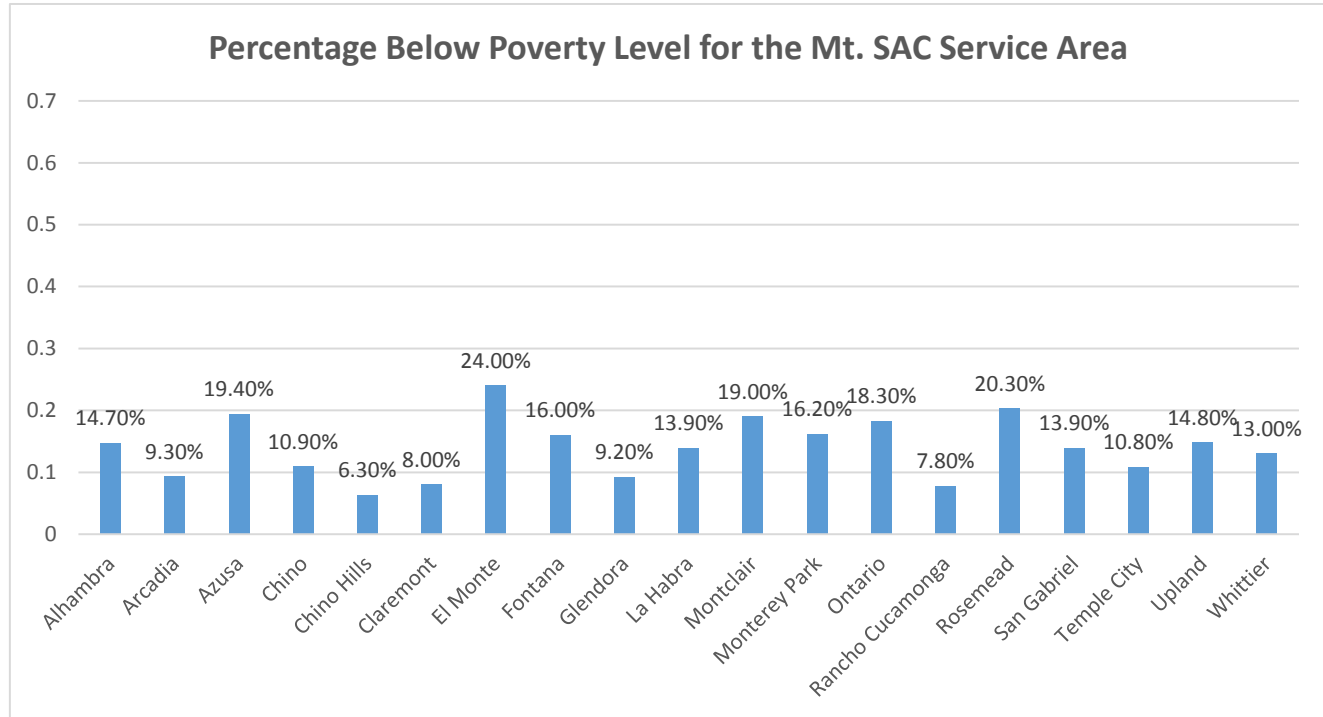

Population Below the Poverty Level for the Mt. SAC District and Service Area

The College is located in Walnut where the poverty rate of only 5.0% does not reflect the poverty levels in the larger district. In Pomona, one out of five individuals (20.4%) lives in poverty. Other high poverty cities within the Mt. SAC service area include El Monte (24.0%) and Rosemead (20.3%).