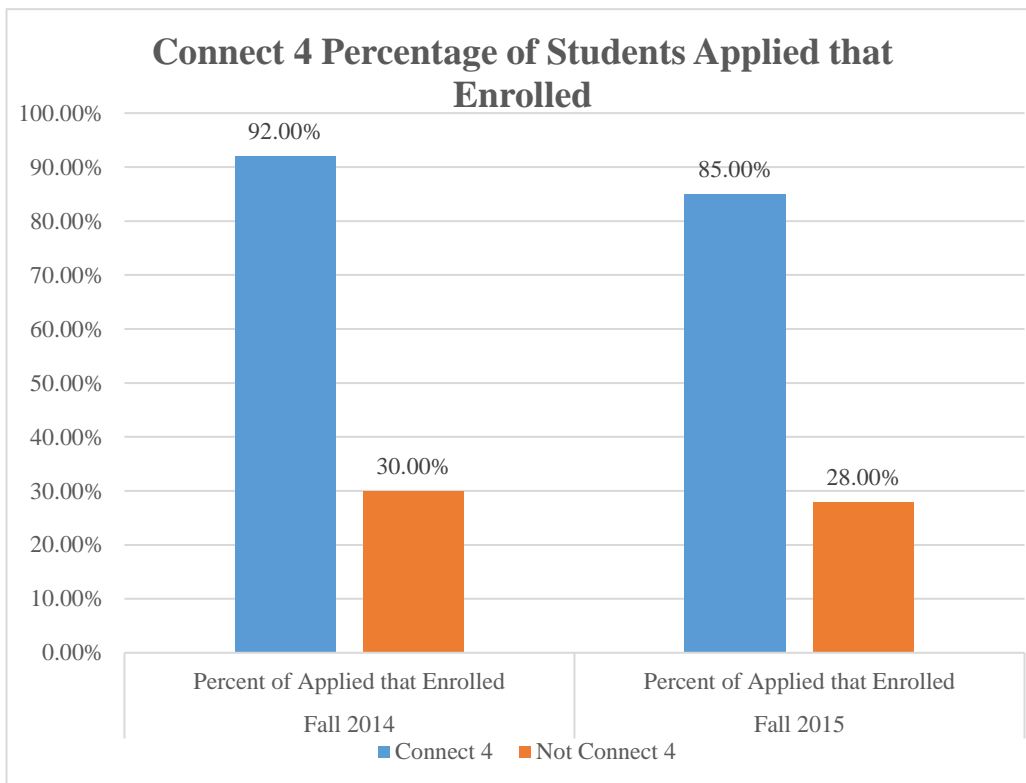

Connect 4 Percentage of Students Applied that Enrolled

The Connect 4 program assists participants in completing the college application, assessment testing, new student orientation, and early registration for their first incoming fall semester. Over 90% of Connect 4 participants from local feeder high schools in 2014 and 85% of Connect 4 participants in 2015 successfully applied and enrolled at Mt. SAC.